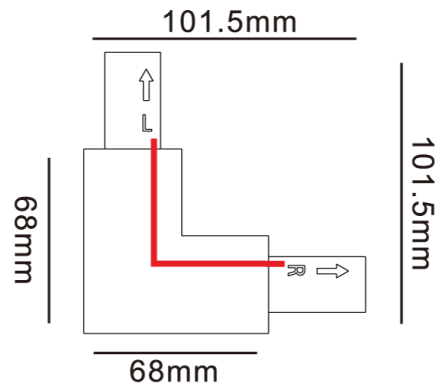

ARCO TRACK/3C/RIGHT/L-CONNECT/WHITE

3C "L" Connector (Right) - Arcolight Track Accessory

by Arcolight

The Arcolight 3C "L" Connector (Right) is a right-configuration 90-degree corner connector for the Arcolight Three Circuit Track system. Available in textured black or textured white finish. Part of the Arcolight collection curated by Studio Italia.

Designer	Arcolight
Supplier	Arcolight
Country	China
SKU	ARCO TRACK/3C/RIGHT/L-CONNECT/WHITE
Finish	White

Product Dimensions

IP Rating	IP20	Notes	Suits Arcolight Three Circuit Track (3C)
------------------	------	--------------	--