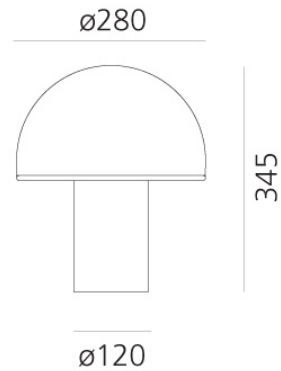

ART A006500

Onfale Table Lamp

by Luciano Vistosi

Designed by Luciano Vistosi in 1978, the Onfale Table Lamp is a timeless piece that blends sculptural form with refined craftsmanship. Inspired by the natural shape of a mushroom, its softly rounded silhouette is crafted from opaline blown glass, finished with a delicate transparent crystal edge that highlights the purity of its design. Available in three sizes, Onfale Large and Medium feature a second internal light source, allowing for beautifully even illumination and flexible lighting effects. A true icon of Italian design, Onfale brings warmth and elegance to both classic and contemporary interiors.

**Designer** Luciano Vistosi**Supplier** Artemide**Country** Italy**SKU** ART A006500**Size** Medium

Product Dimensions

**Materials** Blown glass**Source** 2 x E14 LED (6W Max)**Emission** Diffused**IP Rating** IP20