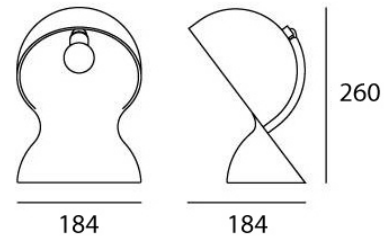

ART 1466030A

Dalu Table Lamp

by Vico Magistretti

This re-creation of Vico Magistretti's Dalu table lamp captures the revolutionary spirit of 1960s design through its flowing thermoplastic form. Originally conceived during the psychedelic era, Magistretti's iconic silhouette maintains its cultural resonance today. The molded single-piece construction-available in contemporary color finishes-honors its heritage while adapting to modern interiors. More than lighting, Dalu embodies a timeless design philosophy that continues to inspire. Made in Italy by Artemide.

**Designer** Vico Magistretti**Supplier** Artemide**Country** Italy**SKU** ART 1466030A**Finish** Black

Product Dimensions

**Materials** Polycarbonate**Source** 1 x E14 LED (6W Max)**Emission** Direct**IP Rating** IP20**Notes** Bulb not included