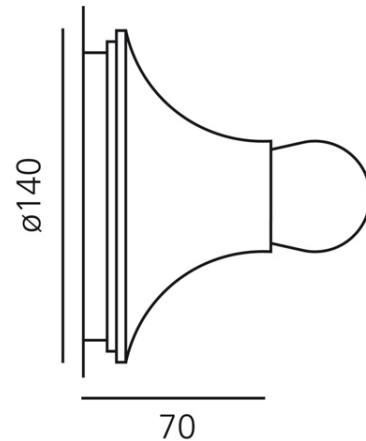

ART PL/TETI/TRANS/ORANGE

Teti Ceiling / Wall Lamp

by Vico Magistretti

A timeless Artemide design since 1967, Teti combines minimalist elegance with intelligent functionality. Its iconic conical silhouette—reminiscent of a chess piece—features a thermoplastic body that emits soft, diffused light, ideal for ceilings or walls. Available in anthracite, white, orange, or transparent finishes, Teti's discreet yet striking form adapts seamlessly to residential or commercial spaces. The clean lines highlight the bulb while maintaining a balanced glow, proving that true design never goes out of style. Made in Italy by Artemide.

Designer	Vico Magistretti
Supplier	Artemide
Country	Italy
SKU	ART PL/TETI/TRANS/ORANGE
Finish	Transparent Orange

Product Dimensions

Materials	Translucent polycarbonate	Source	1 x E27 LED (12W Max)	Emission	Direct
IP Rating	IP20	Dimming	Dependent on globe		