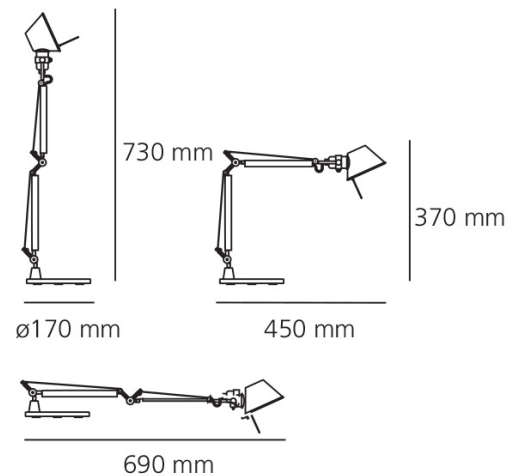

ART LT/TOLOMEO/MICRO/BLACK

Tolomeo Micro Table Lamp

by Michele de Lucchi

The Tolomeo Micro Table Lamp, designed by Michele De Lucchi and Giancarlo Fassina for Artemide, was originally launched in 1987. This iconic table lamp combines sleek, minimalist lines with exceptional functionality. Crafted from lightweight and robust aluminum, the Tolomeo Micro features an adjustable arm and head, allowing for precise light direction. It has received numerous international awards, including the prestigious Compasso d'Oro in 1989. Available in a variety of finish options, it adds a touch of elegance and modernity to any space.

Designer	Michele de Lucchi
Supplier	Artemide
Country	Italy
SKU	ART LT/TOLOMEO/MICRO/BLACK
Finish	Black

Product Dimensions

Weight	2.7kg	Materials	Aluminium	Source	1 x E14 (6W Max)
IP Rating	IP20	Dimming	Non-Dimmable		