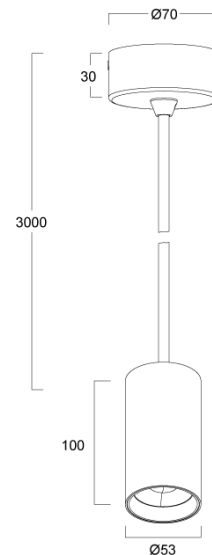

ARCO VEER 9W 3000K - 360

Veer Pendant

by Arcolight

The Arcolight Veer Pendant is a compact adjustable pendant spotlight featuring a 3-metre black cloth covered suspension with 70mm x 30mm canopy. Equipped with a 9W LED delivering 850 lumens with 90 colour rendering index and SDCM less than 2 for consistent colour accuracy. Available in 15-degree 24-degree 36-degree and 50-degree beam angles for precise directional lighting. TRIAC dimmable. Available in various finishes with black or gold trim options. The Veer Pendant is part of the Arcolight collection showcasing premium architectural lighting curated by Studio Italia.

Designer	Arcolight
Supplier	Arcolight
Country	China
SKU	ARCO VEER 9W 3000K - 360
Body Finish	Brushed Bronze
Trim Finish	Black
Version	15D Lens

Product Dimensions

Materials	Aluminium	Source	9W LED	Colour Temp	3000K
Output	850lm	CRI	90	Emission	15-degree beam
IP Rating	IP20	Dimming	TRIAC	Notes	SDCM<2 / 3m black cloth covered suspension / Canopy 70mm x 30mm