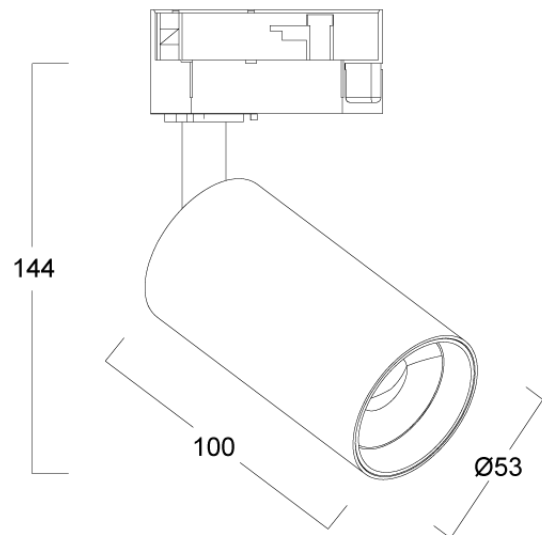

ARCO VEER 9W 3000K - 311

Veer Track Light

by Arcolight

The Arcolight Veer Track Light is a compact adjustable spotlight designed for single circuit track systems. Equipped with a 9W LED delivering 850 lumens with 90 colour rendering index and SDCM less than 2 for consistent colour accuracy. Available in 15-degree 24-degree 36-degree and 50-degree beam angles for precise light control. TRIAC dimmable for seamless integration with standard dimming systems. Supplied with Arcolight 1C or 3C track adapter. Available in various finishes with black or gold trim options. The Veer Track Light is part of the Arcolight collection showcasing premium architectural lighting curated by Studio Italia.

Designer	Arcolight
Supplier	Arcolight
Country	China
SKU	ARCO VEER 9W 3000K - 311
Body Finish	Brushed Silver
Trim Finish	Gold
Version	1-Circuit with 50D Lens

Product Dimensions

Materials	Aluminium	Source	9W LED	Colour Temp	3000K
Output	850lm	CRI	90	Emission	50-degree beam
IP Rating	IP20	Dimming	TRIAC	Notes	SDCM<2 / 1C TRACK ADAPTER