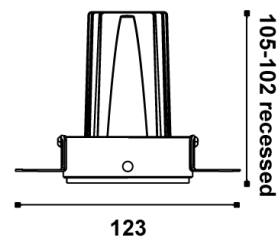

ARCO DARC 80 11W 3000K - 425

Darc 80 Short Downlight

by Arcolight

The Arcolight Darc 80 Short is a compact adjustable recessed downlight with a short fascia profile allowing 25-degree tilt and 355-degree rotation. Equipped with an 11W LED delivering up to 899 lumens with exceptional 97 colour rendering index and SDCM less than 2 for outstanding colour consistency. Available in 15-degree 24-degree 36-degree and 50-degree beam angles. Rated IP54 and IC-4 with UGR less than 14 for superior glare control. DALI or phase cut flicker free dimming options available. Offered with black or white spring trim and black or white short fascia combinations. The Darc 80 Short Downlight is part of the Arcolight collection showcasing premium architectural lighting curated by Studio Italia.

Designer	Arcolight
Supplier	Arcolight
Country	China
SKU	ARCO DARC 80 11W 3000K - 425
Trim	White Spring Trim
Fascia Finish	Black
Version	15D Lens / PHASE

Product Dimensions

Spring Trim

Plaster Trim

Materials	Aluminium	Source	11W LED	Colour Temp	3000K
Output	899lm	CRI	97	Emission	15-degree beam / 25-degree tilt / 355-degree rotation
IP Rating	IP54	Dimming	Phase cut flicker free	Notes	Cutout 75mm