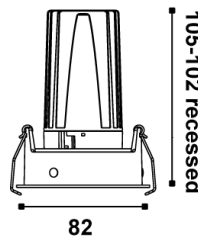

ARCO DARC 80 11W 3000K - 425

Darc 80 Short Downlight

by Arcolight

The Arcolight Darc 80 Short is a compact adjustable recessed downlight with a short fascia profile allowing 25-degree tilt and 355-degree rotation. Equipped with an 11W LED delivering up to 899 lumens with exceptional 97 colour rendering index and SDCM less than 2 for outstanding colour consistency. Available in 15-degree 24-degree 36-degree and 50-degree beam angles. Rated IP54 and IC-4 with UGR less than 14 for superior glare control. DALI or phase cut flicker free dimming options available. Offered with black or white spring trim and black or white short fascia combinations. The Darc 80 Short Downlight is part of the Arcolight collection showcasing premium architectural lighting curated by Studio Italia.

Designer	Arcolight
Supplier	Arcolight
Country	China
SKU	ARCO DARC 80 11W 3000K - 425
Trim	White Spring Trim
Fascia Finish	Black
Version	15D Lens / PHASE

Product Dimensions

Spring Trim

Plaster Trim

Materials	Aluminium	Source	11W LED	Colour Temp	3000K
Output	899lm	CRI	97	Emission	15-degree beam / 25-degree tilt / 355-degree rotation
IP Rating	IP54	Dimming	Phase cut flicker free	Notes	Cutout 75mm