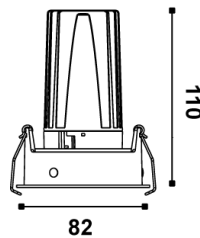

ARCO DARC 80 11W 3000K - 439

Darc 80 Tilt Downlight

by Arcolight

The Arcolight Darc 80 Tilt is a compact adjustable recessed downlight with a tilt fascia allowing 25-degree tilt and 355-degree rotation for versatile beam direction. Equipped with an 11W LED delivering up to 787 lumens with exceptional 97 colour rendering index and SDCM less than 2 for outstanding colour consistency. Available in 15-degree 24-degree 36-degree and 50-degree beam angles. Rated IP54 and IC-4 with UGR less than 16. DALI or phase cut flicker free dimming options available. Offered with black or white spring trim and black or white tilt fascia combinations. The Darc 80 Tilt Downlight is part of the Arcolight collection showcasing premium architectural lighting curated by Studio Italia.

Designer	Arcolight
Supplier	Arcolight
Country	China
SKU	ARCO DARC 80 11W 3000K - 439
Trim	White Spring Trim
Fascia Finish	White
Version	36D Lens / DALI

Product Dimensions

Spring Trim

Plaster Trim

Materials	Aluminium	Source	11W LED	Colour Temp	3000K
Output	787lm	CRI	97	Emission	36-degree beam / 25-degree tilt / 355-degree rotation
IP Rating	IP54	Dimming	DALI	Notes	Cutout 75mm