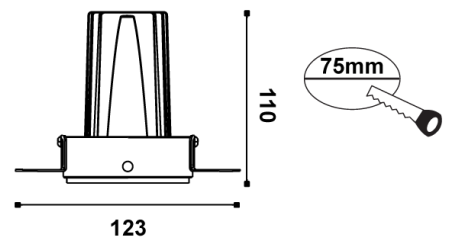

ARCO DARC 80 11W 3000K - 439

Darc 80 Tilt Downlight

by Arcolight

The Arcolight Darc 80 Tilt is a compact adjustable recessed downlight with a tilt fascia allowing 25-degree tilt and 355-degree rotation for versatile beam direction. Equipped with an 11W LED delivering up to 787 lumens with exceptional 97 colour rendering index and SDCM less than 2 for outstanding colour consistency. Available in 15-degree 24-degree 36-degree and 50-degree beam angles. Rated IP54 and IC-4 with UGR less than 16. DALI or phase cut flicker free dimming options available. Offered with black or white spring trim and black or white tilt fascia combinations. The Darc 80 Tilt Downlight is part of the Arcolight collection showcasing premium architectural lighting curated by Studio Italia.

Designer	Arcolight
Supplier	Arcolight
Country	China
SKU	ARCO DARC 80 11W 3000K - 439
Trim	White Spring Trim
Fascia Finish	White
Version	36D Lens / DALI

Product Dimensions

Spring Trim

Plaster Trim

Materials	Aluminium	Source	11W LED	Colour Temp	3000K
Output	787lm	CRI	97	Emission	36-degree beam / 25-degree tilt / 355-degree rotation
IP Rating	IP54	Dimming	DALI	Notes	Cutout 75mm