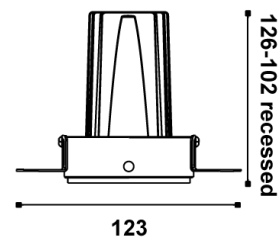

ARCO DARC 80 11W 3000K - 396

Darc 80 Long Downlight

by Arcolight

The Arcolight Darc 80 Long is a compact adjustable recessed downlight with an extended long fascia profile allowing 25-degree tilt and 355-degree rotation for precise directional lighting. Equipped with an 11W LED delivering up to 742 lumens with exceptional 97 colour rendering index and SDCM less than 2 for outstanding colour consistency. Available in 15-degree 24-degree 36-degree and 50-degree beam angles. Rated IP54 and IC-4 with UGR less than 14 for superior glare control. DALI or phase cut flicker free dimming options available. Offered with black or white spring trim and black or white long fascia combinations. The Darc 80 Long Downlight is part of the Arcolight collection showcasing premium architectural lighting curated by Studio Italia.

Designer	Arcolight
Supplier	Arcolight
Country	China
SKU	ARCO DARC 80 11W 3000K - 396
Trim	White Spring Trim
Fascia Finish	Black
Version	50D Lens / PHASE

Product Dimensions

Spring Trim

Plaster Trim

Materials	Aluminium	Source	11W LED	Colour Temp	3000K
Output	742lm	CRI	97	Emission	50-degree beam / 25-degree tilt / 355-degree rotation
IP Rating	IP54	Dimming	Phase cut flicker free	Notes	Cutout 75mm