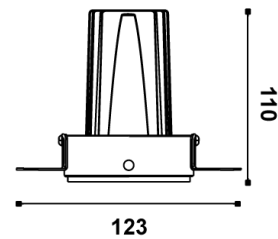

## Darc 80 Grazer Downlight

by Arcolight

The Arcolight Darc 80 Grazer is a compact recessed downlight with a grazer fascia designed for wall-washing and grazing light effects. Equipped with an 11W LED delivering up to 697 lumens with exceptional 97 colour rendering index and SDCM less than 2 for outstanding colour consistency. Available in 15-degree 24-degree 36-degree and 50-degree beam angles. Rated IP54 and IC-4 with UGR less than 16. DALI or phase cut flicker free dimming options available. Offered with black or white spring trim and black or white grazer fascia combinations. The Darc 80 Grazer Downlight is part of the Arcolight collection showcasing premium architectural lighting curated by Studio Italia.

### Product Dimensions

#### Plaster Trim

<b>Materials</b>	Aluminium	<b>Source</b>	11W LED	<b>Colour Temp</b>	3000K
<b>Output</b>	697lm	<b>CRI</b>	97	<b>Emission</b>	15-degree beam
<b>IP Rating</b>	IP54	<b>Dimming</b>	Phase cut flicker free	<b>Notes</b>	Cutout 75mm