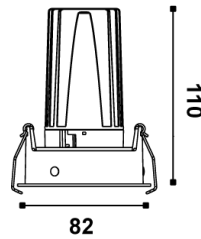

## Darc 80 Grazer Downlight

by Arcolight

The Arcolight Darc 80 Grazer is a compact recessed downlight with a grazer fascia designed for wall-washing and grazing light effects. Equipped with an 11W LED delivering up to 697 lumens with exceptional 97 colour rendering index and SDCM less than 2 for outstanding colour consistency. Available in 15-degree 24-degree 36-degree and 50-degree beam angles. Rated IP54 and IC-4 with UGR less than 16. DALI or phase cut flicker free dimming options available. Offered with black or white spring trim and black or white grazer fascia combinations. The Darc 80 Grazer Downlight is part of the Arcolight collection showcasing premium architectural lighting curated by Studio Italia.

### Product Dimensions

#### Plaster Trim

<b>Materials</b>	Aluminium	<b>Source</b>	11W LED	<b>Colour Temp</b>	3000K
<b>Output</b>	697lm	<b>CRI</b>	97	<b>Emission</b>	15-degree beam
<b>IP Rating</b>	IP54	<b>Dimming</b>	Phase cut flicker free	<b>Notes</b>	Cutout 75mm