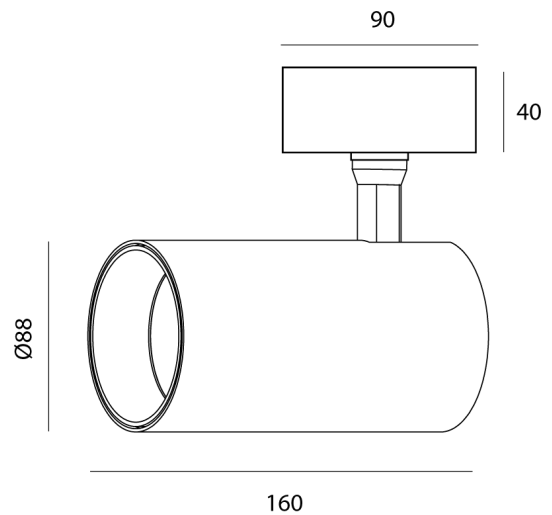

ARCO ROGUE/30w/15D/REC/BLACK/MATT WHITE

Rogue Recessed Spot Light

by Arcolight

The Arcolight Rogue Recessed Spot Light is a versatile solution designed for both commercial and residential spaces. Offered in four sizes and four beam angles ensuring adaptability to various applications. Available in textured black or white finish with matte black or matte white trim. This recessed version includes 3 pin flex and plug. The Rogue Spot Light is a key feature of the Arcolight collection, showcasing premium architectural lighting curated by Studio Italia.

Designer	Arcolight
Supplier	Studio Italia
Country	China
SKU	ARCO ROGUE/30w/15D/REC/BLACK/MATT WHITE
Size	30W
Finish	Black/White Trim
Version	15 Degree Lens

Product Dimensions

Materials	Aluminium	Source	30W	Colour Temp	3000K
Output	2850lm	CRI	90+	Emission	15 degree beam
IP Rating	IP20	Dimming	PHASE CUT	Notes	Cut Out: 60-75mm, Driver: Built In, 3 pin flex and plug included