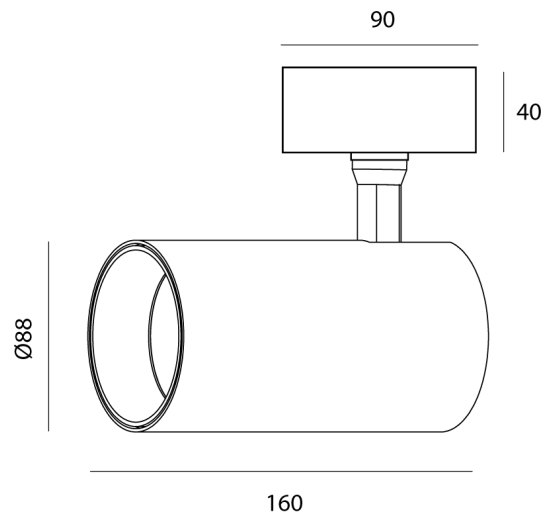

ARCO ROGUE/30w/50D/SM/BLACK/MATT WHITE

Rogue Spot Light

by Arcolight

The Arcolight Rogue Spot Light is a versatile solution designed for both commercial and residential spaces. Surface mounted and offered in four sizes and four beam angles ensuring adaptability to various applications. Available in textured black or white finish with matte black or matte white trim. The Rogue Spot Light is a key feature of the Arcolight collection, showcasing premium architectural lighting curated by Studio Italia.

Designer	Arcolight
Supplier	Arcolight
Country	China
SKU	ARCO ROGUE/30w/50D/SM/BLACK/MATT WHITE
Size	30W
Finish	Black/White Trim
Version	50 Degree Lens

Product Dimensions

Materials	Aluminium	Source	30W	Colour Temp	3000K
Output	2850lm	CRI	90+	Emission	50 degree beam
IP Rating	IP20	Dimming	PHASE CUT	Notes	Driver: Built In