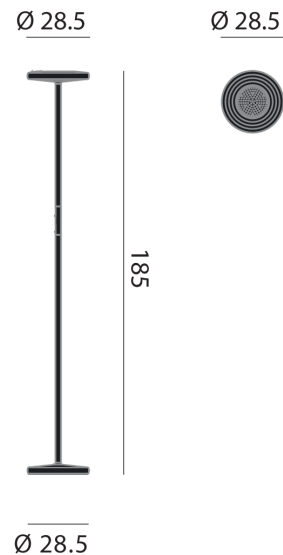

RO PT/SOL/F1/2700K/RED

Sol Rossomosto Floor Lamp

by Paolo Rizzato

Paolo Rizzato's SOL floor lamp adorns a new color conveying passion, land, and tradition. The colour ROSSOMOSTO, a dark and deep burgundy, is inspired by the Rotaliana Plain, the beating heart of wine production in Trentino, Italy and where manufacturer Rotaliana resides.

Functionally, Sol utilises 96 LEDs directed downward and 128 LEDs directed upward, where light intensity can be independently adjusted for each direction. Special raster optics minimize glare while adorning the horizontal surfaces with a pattern of concentric squares. Concentric circle engravings aid in heat dissipation.

Product Dimensions

| | | | | | |
|---------------|-----------------|--------------------|----------------|---------------|-------------------------|
| Source | 62W LED (Total) | Colour Temp | 2700K | Output | 6820lm UP + 1980lm DOWN |
| CRI | 90 | Dimming | Dimmer on stem | | |