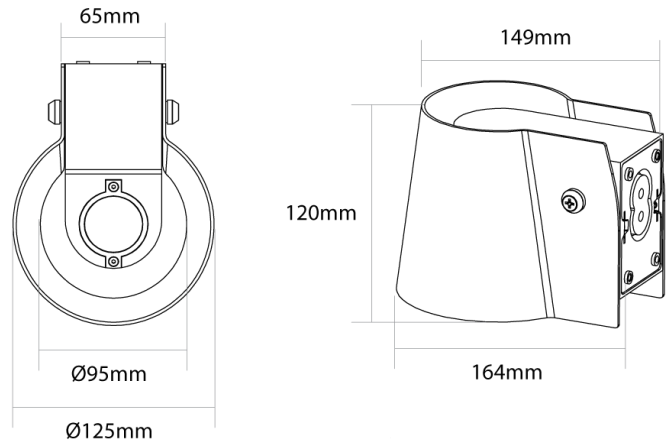

SI A/SLIDE/FIXED/1/CONE/RUST

Slide Cone Exterior Wall Light

by

Slide Cone is a minimalist contemporary wall light rated IP65 for exterior applications. Available in single LED downlight (Fixed 1) or double up and down light (Fixed 2) version with rust shade cover. Bulk quantities available for large-scale projects.

Supplier	Studio Italia
Country	China
SKU	SI A/SLIDE/FIXED/1/CONE/RUST
Version	Fixed 1 (Down)

Product Dimensions

Materials	Aluminium	Source	7.5W LED	Colour Temp	3000K
Output	700lm	CRI	CRI>80	Emission	Down Only
IP Rating	IP65	Dimming	PHASE	Notes	Supplied with built-in 500mA low flicker tailing edge dimmable driver