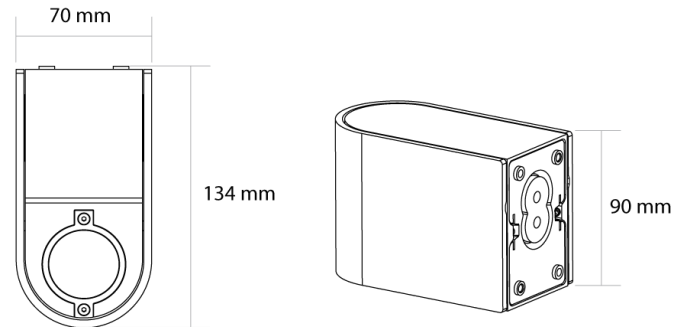

SI A/SLIDE/FIXED/1/RUST

Slide Fixed Exterior Wall Light

by

Slide Fixed is a minimalist contemporary wall light rated IP65 for exterior applications. Available in single LED downlight (Fixed 1) or double up and down light (Fixed 2) version with optional brass, anthracite or rust finished shade cover. Bulk quantities available for large-scale projects.

Supplier	Studio Italia
Country	China
SKU	SI A/SLIDE/FIXED/1/RUST
Finish	Rust
Version	Fixed 1 (Down)

Product Dimensions

Materials	Aluminium
Output	700lm
IP Rating	IP65

Source	7.5W LED
CRI	CRI>80
Dimming	PHASE