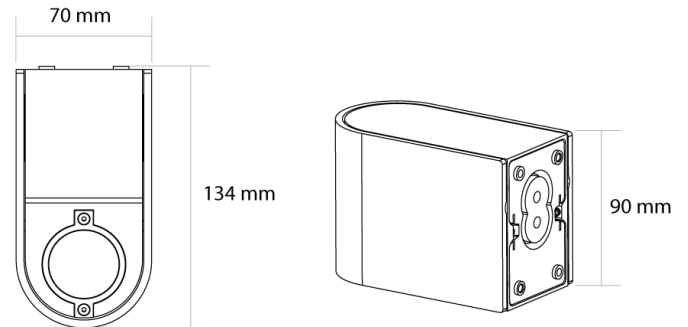

## Slide Fixed Exterior Wall Light

by

Slide Fixed is a minimalist contemporary wall light rated IP65 for exterior applications. Available in single LED downlight (Fixed 1) or double up and down light (Fixed 2) version with optional brass, anthracite or rust finished shade cover. Bulk quantities available for large-scale projects.

### Product Dimensions

<b>Materials</b>	Aluminium
<b>Output</b>	700lm
<b>IP Rating</b>	IP65

<b>Source</b>	7.5W LED
<b>CRI</b>	CRI>80
<b>Dimming</b>	PHASE

<b>Colour Temp</b>	3000K
<b>Emission</b>	Down Only
<b>Notes</b>	Supplied with built-in 500mA low flicker tailing edge dimmable driver