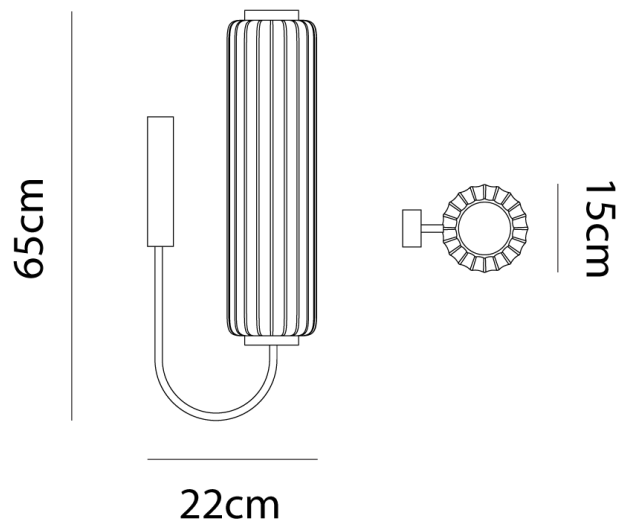

SLD A/CORDIALE/WHITE

Cordiale Wall

by Slide Studio

The Cordiale Wall Light balances function technology and aesthetics. The white polyethylene shade is embellished by satin brass metalware in tribute to Art Deco, while an LED source provides gentle diffused illumination. Designed by Roberto Paoli. Made in Italy.

Designer	Slide Studio
Supplier	Slide
Country	Italy
SKU	SLD A/CORDIALE/WHITE
Finish	White

Product Dimensions

Weight	2kg
Colour Temp	3000K

Materials	Polyethylene, brass
IP Rating	IP20

Source	12w
Dimming	Non-Dimmable