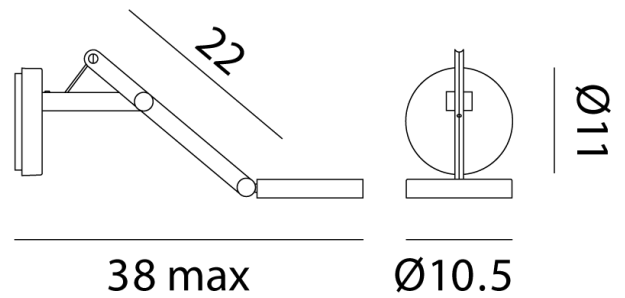

RO A/STRING/W0/TW/DARK BRONZE/ORANGE

String W0 Wall Light (TW)

by Dante Donegani and Giovanni Lauda

The String W0 Wall Light by Rotaliana realises modern design in a highly functional form. The adjustable head, made of moulded plastic, is easy to handle thanks to its ring shape. An adjustable arm in extruded aluminium is balanced by an elastic cable, sheathed in synthetic-coloured fabric. A touch-sensitive tuneable-white switch within the lamp's head adjusts the LED light's luminosity and colour temperature (2500K to 4000K). Available in various contemporary finishes with three cable colour options. Made in Italy.

Designer	Dante Donegani and Giovanni Lauda
Supplier	Rotaliana
Country	Italy
SKU	RO A/STRING/W0/TW/DARK BRONZE/ORANGE
Finish	Dark Bronze
Cable Colour	Orange

Product Dimensions

Materials	Aluminium, moulded plastic	Source	9w 24v LED	Colour Temp	2700-4000K
Output	700lm	CRI	90	IP Rating	IP20
Dimming	Push button tuneable white/dimmer	Notes	Hard wired		