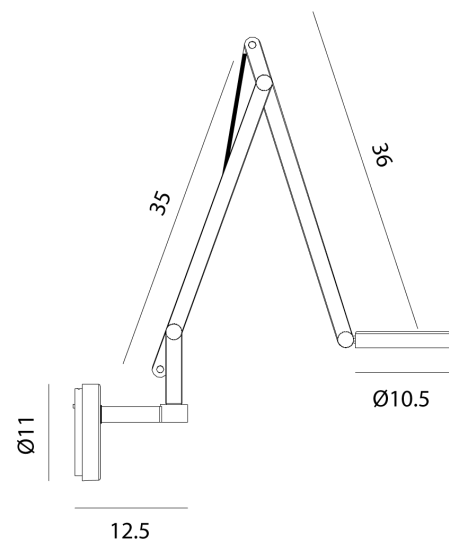

RO A/STRING/W2/MINI/TW/GRAPH/SILVER

String W2 Mini Wall Light (TW)

by Dante Donegani and Giovanni Lauda

The String W2 Mini Wall Light by Rotaliana realises modern design in a highly functional form. The adjustable head, made of moulded plastic, is easy to handle thanks to its ring shape. Two adjustable arms in extruded aluminium are balanced by an elastic cable, sheathed in synthetic-coloured fabric. A touch-sensitive tuneable-white switch within the lamp's head adjusts the LED light's luminosity and colour temperature (2500K to 4000K). Available in various contemporary finishes with three cable colour options. Made in Italy.

Designer	Dante Donegani and Giovanni Lauda
Supplier	Rotaliana
Country	Italy
SKU	RO A/STRING/W2/MINI/TW/GRAPH/SILVER
Finish	Graphite
Cable Colour	Silver

Product Dimensions

Materials	Aluminium, moulded plastic	Source	9w 24v LED	Colour Temp	2700-4000K
Output	700lm	CRI	90	IP Rating	IP20
Dimming	Push button tuneable white/dimmer	Notes	Hard wired		