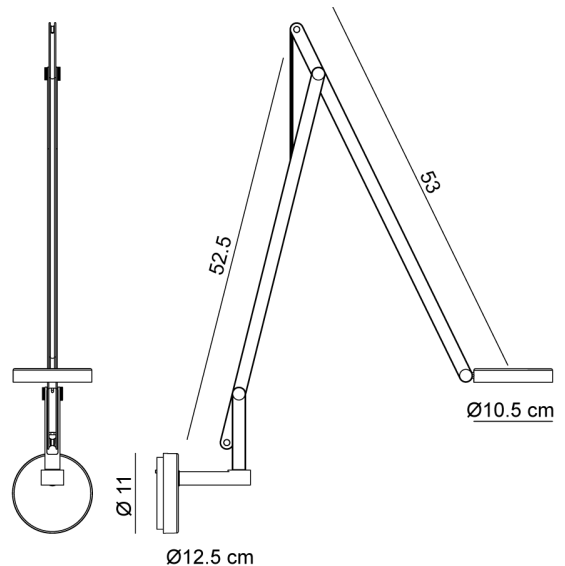

RO A/STRING/W2/TW/SILVER/ORANGE

String W2 Wall Light (TW)

by Dante Donegani and Giovanni Lauda

The String W2 Wall Light by Rotaliana realises modern design in a highly functional form. The adjustable head, made of moulded plastic, is easy to handle thanks to its ring shape. Two adjustable arms in extruded aluminium are balanced by an elastic cable, sheathed in synthetic-coloured fabric. A touch-sensitive tuneable-white switch within the lamp's head adjusts the LED light's luminosity and colour temperature (2500K to 4000K). Available in various contemporary finishes with three cable colour options. Made in Italy.

Designer	Dante Donegani and Giovanni Lauda
Supplier	Rotaliana
Country	Italy
SKU	RO A/STRING/W2/TW/SILVER/ORANGE
Finish	Silver
Cable Colour	Orange

Product Dimensions

Materials	Aluminium, moulded plastic	Source	9w 24v LED	Colour Temp	2700-4000K
Output	700lm	CRI	90	IP Rating	IP20
Dimming	Push button tuneable white/dimmer	Notes	Hard wired		