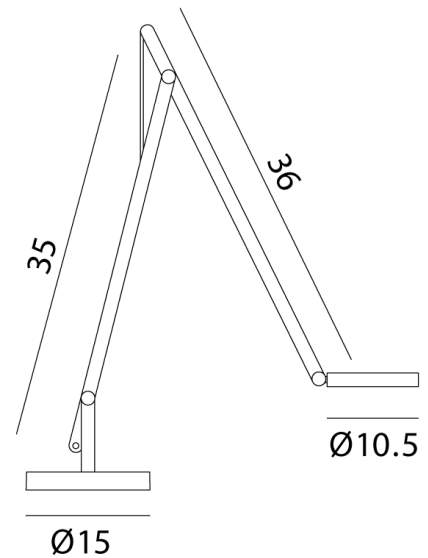

## String T1 Mini Table Lamp (TW)

by Dante Donegani and Giovanni Lauda

The String T1 Mini Table Lamp by Rotaliana realises modern design in a highly functional form. The adjustable head, made of moulded plastic, is easy to handle thanks to its ring shape. Two adjustable arms in extruded aluminium are balanced by an elastic cable, sheathed in synthetic-coloured fabric, and by an aluminium and cast-iron ballast base. A touch-sensitive tuneable-white switch within the lamp's head adjusts the LED light's luminosity and colour temperature (2500K to 4000K). Available in various contemporary finishes with three cable colour options. Made in Italy.

<b>Designer</b>	Dante Donegani and Giovanni Lauda
<b>Supplier</b>	Rotaliana
<b>Country</b>	Italy
<b>SKU</b>	RO LT/STRING/T1/MINI/TW/CHAMP/BLACK
<b>Finish</b>	Champagne
<b>Cable Colour</b>	Black

Product Dimensions

<b>Materials</b>	Aluminium, moulded plastic	<b>Source</b>	9w 24v LED	<b>Colour Temp</b>	2700-4000K
<b>Output</b>	700lm	<b>CRI</b>	90	<b>IP Rating</b>	IP20
<b>Dimming</b>	Push button tuneable white/dimmer				