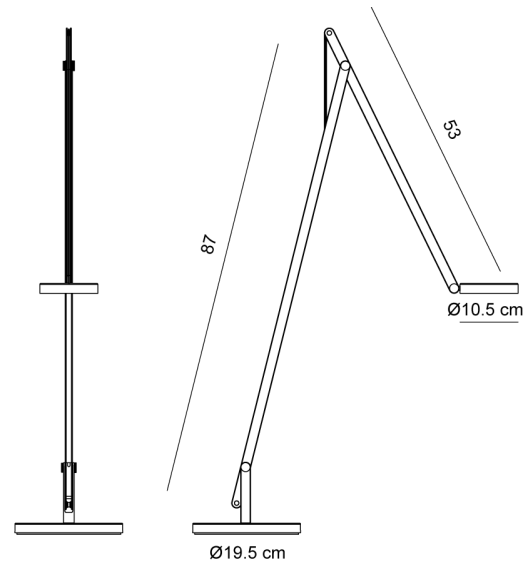

RO PT/STRING/F1/TW/WHITE/SILVER

String F1 Floor Lamp (TW)

by Dante Donegani and Giovanni Lauda

The String Floor Lamp by Rotaliana realises modern design in a highly functional form ideal for task lighting and indirect illumination. The adjustable head, made of moulded plastic, is easy to handle thanks to its ring shape. Two adjustable arms in extruded aluminium are balanced by an elastic cable, sheathed in synthetic-coloured fabric, and by an aluminium and cast-iron ballast base. A touch-sensitive tuneable-white switch within the lamp's head adjusts the LED light's luminosity and colour temperature (2500K to 4000K). Available in various contemporary finishes with three cable colour options. Made in Italy.

Designer	Dante Donegani and Giovanni Lauda
Supplier	Rotaliana
Country	Italy
SKU	RO PT/STRING/F1/TW/WHITE/SILVER
Finish	White
Cable Colour	Silver

Product Dimensions

Materials	Aluminium, moulded plastic	Source	9w 24v LED	Colour Temp	2700-4000K
Output	700lm	CRI	90	IP Rating	IP20
Dimming	Push button tuneable white/dimmer				