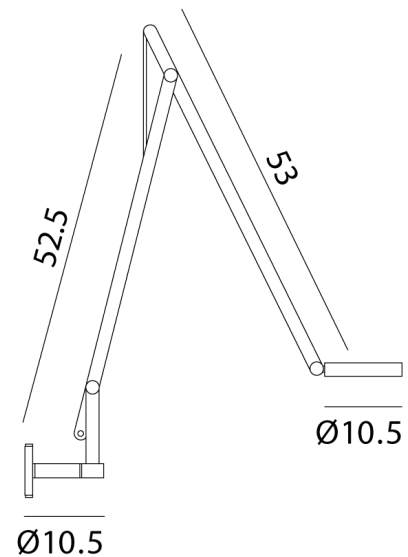

## String W1 Wall Light (TW)

by Dante Donegani and Giovanni Lauda

The String W1 Wall Light by Rotaliana realises modern design in a highly functional form. The adjustable head, made of moulded plastic, is easy to handle thanks to its ring shape. Two adjustable arms in extruded aluminium are balanced by an elastic cable, sheathed in synthetic-coloured fabric. A touch-sensitive tuneable-white switch within the lamp's head adjusts the LED light's luminosity and colour temperature (2500K to 4000K). String W1 comes with flex and plug for easy installation (not hard wired). Available in various contemporary finishes with three cable colour options. Made in Italy.

<b>Designer</b>	Dante Donegani and Giovanni Lauda
<b>Supplier</b>	Rotaliana
<b>Country</b>	Italy
<b>SKU</b>	RO A/STRING/W1/TW/BLACK/ORANGE
<b>Finish</b>	Black
<b>Cable Colour</b>	Orange

Product Dimensions

<b>Materials</b>	Aluminium, moulded plastic	<b>Source</b>	9w 24v LED	<b>Colour Temp</b>	2700-4000K
<b>Output</b>	700lm	<b>CRI</b>	90	<b>IP Rating</b>	IP20
<b>Dimming</b>	Push button tuneable white/dimmer	<b>Notes</b>	Flex and plug (not hard wired)		