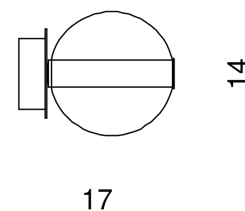

CT A/ECLISSE/CHROME/BLACK

Eclisse Wall Light

by Pietro Tucci

The Eclisse Wall Light by Cangini & Tucci is a piece that embodies the essence of Italian craftsmanship and design. Named after the Italian word for "Eclipse," it captures the enchanting effect of light emerging from within the vibrant glass. Available in a variety of finishes and meticulously crafted entirely in Italy, Eclisse is a captivating focal point in any interior.

Designer	Pietro Tucci
Supplier	Cangini & Tucci
Country	Italy
SKU	CT A/ECLISSE/CHROME/BLACK
Glass Finish	Black

Product Dimensions

Weight	0.51kg	Materials	Blown Glass, Metal Frame	Source	1 x G9 33W (Max)
Emission	Diffused	IP Rating	IP20	Dimming	Dependent on globe