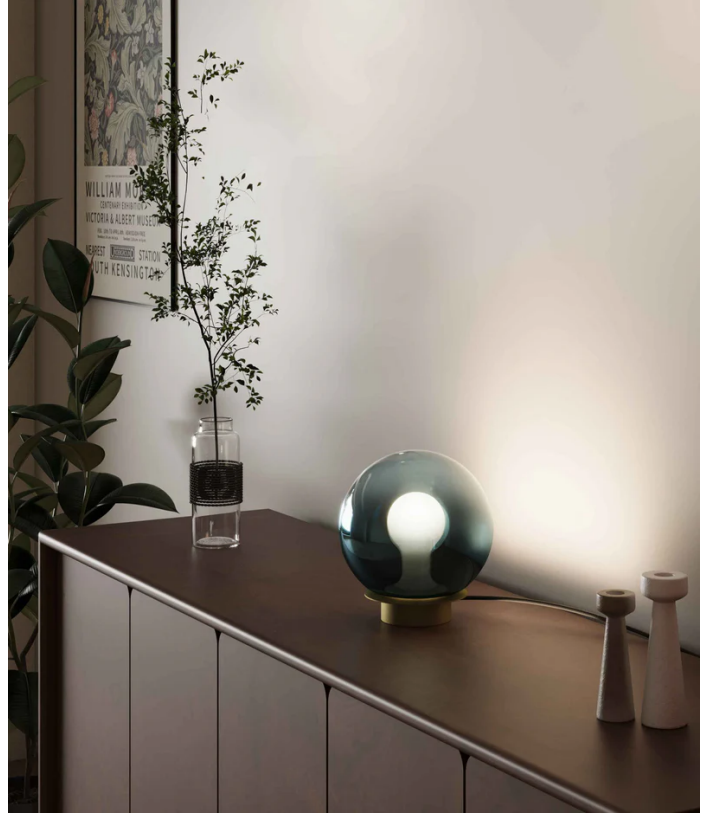

## Cherry Table Lamp

by Marcantonio Raimondi Malerba

Playful yet poetic, the Cherry Table Lamp captures the charm of nature in a single, glowing gesture. Designed by Marcantonio and crafted in Italy by Cangiini & Tucci, this piece evokes the delicate beauty of a ripe fruit - its blown glass shade like a berry, enclosing an LED source. The shaded transparency of the glass and the soft curves of the metal base create a sense of quiet elegance. Cherry is more than a light - it's a moment, a story, a promise of something new. Available in a range of colours, each piece is handmade with care, celebrating Italian craftsmanship and the joy of simple forms.

### Product Dimensions

<b>Weight</b>	1.7kg	<b>Materials</b>	Blown glass, metal base	<b>Source</b>	6W LED
<b>Colour Temp</b>	3000K	<b>Output</b>	866lm	<b>CRI</b>	95
<b>Emission</b>	Diffused	<b>IP Rating</b>	IP20	<b>Dimming</b>	Non-dimmable