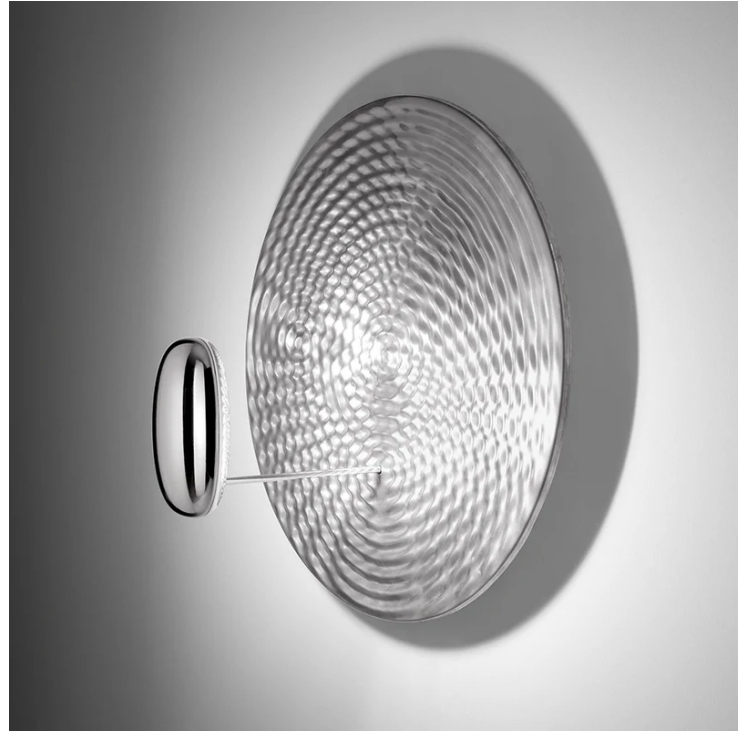

ART 1471W10A

Droplet Mini Wall / Ceiling Light

by Ross Lovegrove

Droplet Mini is a sculptural ceiling light that captures the fluid elegance of liquid metal. Designed by Ross Lovegrove, its die-cast aluminium form reflects light like ripples frozen in motion - creating a dynamic interplay of texture and glow. Digitally modelled and organically inspired, Droplet combines high-performance LED technology with artistic expression. Its reflective surface and soft ambient light make it a striking centrepiece for contemporary interiors.

Designer Ross Lovegrove

Supplier Artemide

Country Italy

SKU ART 1471W10A

Version 2700K

Product Dimensions

Materials Aluminium, steel

Source 29W LED

Colour Temp 2700K

Output 1168lm

CRI 90

IP Rating IP20

Dimming Push