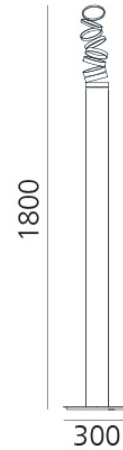

ART DOI4600D16

Decompose Floor Lamp

by Atelier Oi

Decompose Light Floor is a bold and expressive floor lamp that turns light into motion. Designed by Atelier Oi, its cascading metal rings create a rhythmic play of shadows and reflections, adding depth and character to any space. With its sculptural form and warm, ambient glow, Decompose brings a sense of movement and energy to interiors. Available in vibrant finishes, it's a playful yet refined statement piece for modern living.

Designer Atelier Oi

Supplier Artemide

Country Italy

SKU ART DOI4600D16

Finish Red

Product Dimensions

Materials Aluminium

Source 45W LED