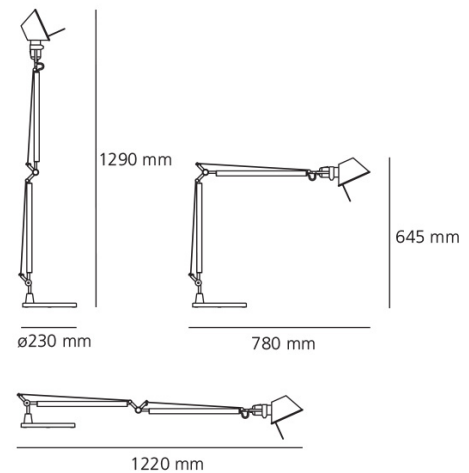

WEB TOLO-TABLE-ALU-E27

Tolomeo Table Lamp

by Michele de Lucchi

An icon of Italian design from the minds of Michele De Lucchi and Giancarlo Fassina. First launched in 1987, Tolomeo is characterized by clean, minimalist lines and a robust aluminium structure. A distinctive element of the Tolomeo is its articulated arm system which allows for easy adjustment of height and tilt, while a stamped aluminum reflector in the lamp head ensures uniform light distribution. Tolomeo's timeless elegance and impeccable functionality has been recognised by numerous international awards, including the prestigious Compasso d'Oro. Made in Italy by Artemide.

Designer	Michele de Lucchi
Supplier	Artemide
Country	Italy
SKU	WEB TOLO-TABLE-ALU-E27
Finish	Aluminium
Version	E27

Product Dimensions

Materials	Aluminium, steel	Source	1 x E27 12W (Max)	IP Rating	IP20
Dimming	Non-dimmable	Notes	A001000 + A004030		