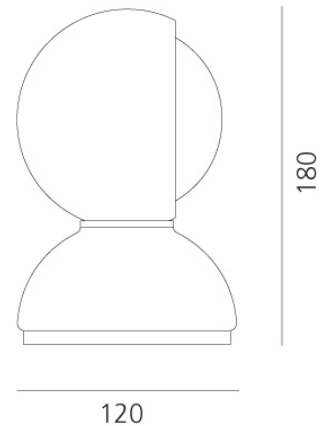

### Product Dimensions

<b>Materials</b>	Steel, technopolymer	<b>Source</b>	1 x E14 LED (Max 5W)	<b>Emission</b>	Diffused or direct via rotating inner shade
<b>IP Rating</b>	IP20				