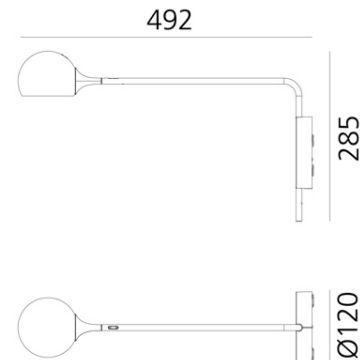

### Product Dimensions

<b>Materials</b>	Aluminum, steel, technopolymer	<b>Source</b>	9W LED	<b>Colour Temp</b>	3000K
<b>Output</b>	465lm	<b>CRI</b>	90	<b>Emission</b>	Direct adjustable
<b>IP Rating</b>	IP20				