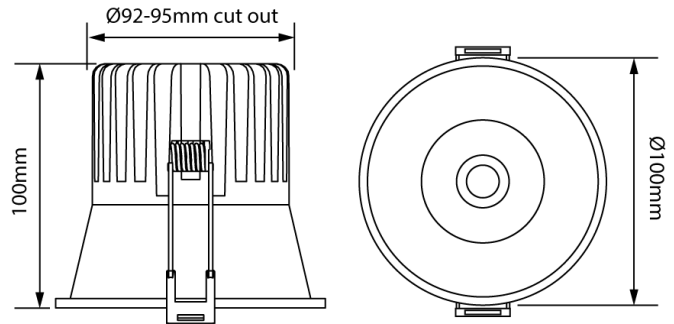

## Ratio 100 Downlight

by Arco

The Arco Ratio 100 is a high-performing and cost-effective downlight. Equipped with a 13W LED with 90+ colour rendering and 60-degree reflector, Ratio 100 is ideal for general lighting needs in commercial and residential projects. Rated IP44 and IC-4. Available in textured black or white finish with Phase Cut or Dali dimming. The Ratio 100 Downlight is part of the Arco collection, showcasing premium architectural lighting curated by Studio Italia.

<b>Designer</b>	Arco
<b>Supplier</b>	Studio Italia
<b>Country</b>	China
<b>SKU</b>	ARCO RATIO/100/60D/DALI/BLACK
<b>Finish</b>	Textured Black
<b>Version</b>	Dali, Push-dimming

Product Dimensions

<b>Materials</b>	Aluminium	<b>Source</b>	13W LED	<b>Colour Temp</b>	3000K
<b>Output</b>	1126lm	<b>CRI</b>	90+	<b>Emission</b>	60d beam
<b>IP Rating</b>	IP44	<b>Dimming</b>	Dali, Push-Dim	<b>Notes</b>	Cut-Out: 92mm, Driver: 350mA Dali 2, IC Rating: IC-4