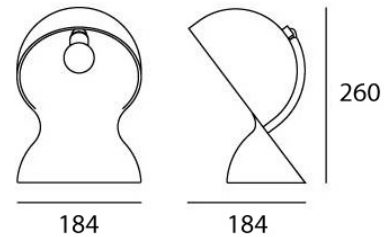

Designer Vico Magistretti

Supplier Artemide

Country Italy

SKU ART 1466030A

Finish Black

Product Dimensions

Materials Polycarbonate

Source 1 x E14 LED (6W Max)