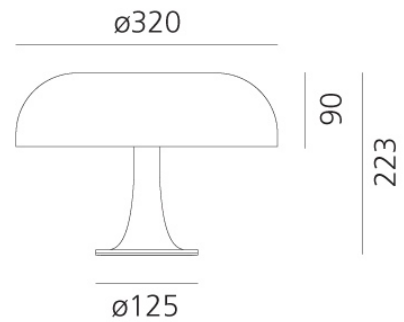

### Product Dimensions

<b>Weight</b>	0.6kg	<b>Materials</b>	Polycarbonate	<b>Source</b>	4 x E14 LED (6W Max)
<b>Emission</b>	Indirect	<b>IP Rating</b>	IP20	<b>Dimming</b>	Non-Dimmable