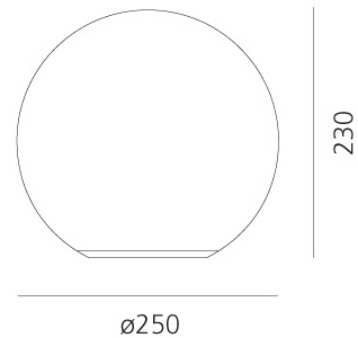

<b>Designer</b>	Michele de Lucchi
<b>Supplier</b>	Artemide
<b>Country</b>	Italy
<b>SKU</b>	ART LT/DIOSCURI/25
<b>Size</b>	25

Product Dimensions

<b>Materials</b>	Acid-etched blown glass diffuser	<b>Source</b>	1 x E27 LED (13W Max)	<b>Emission</b>	Diffused
<b>IP Rating</b>	IP65	<b>Dimming</b>	Microswitch dimmer		