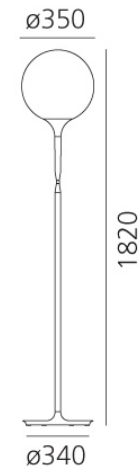

ART PT/CASTORE/35

## Castore Floor Lamp

by Michele de Lucchi

Designed by Michele De Lucchi and Huub Ubbens for Artemide, the Castore Floor 35 is a refined expression of modern Italian lighting. Its hand-blown glass diffuser and luminous thermoplastic stem create a seamless transition from soft ambient light to focused illumination. Standing at 182 cm, this floor lamp features a zamac base and opal glass shade, offering a warm, diffused glow ideal for residential, hospitality, or commercial interiors. The integrated touch dimmer allows for precise light control, enhancing both comfort and atmosphere. Made in Italy.

### Product Dimensions

<b>Weight</b>	11.7kg	<b>Materials</b>	Blown glass diffuser, thermoplastic resin stem, zamac base	<b>Source</b>	1 x 21W LED bulb
<b>Emission</b>	Diffused	<b>IP Rating</b>	IP20	<b>Dimming</b>	Touch dimmer
<b>Notes</b>	Bulb not supplied				