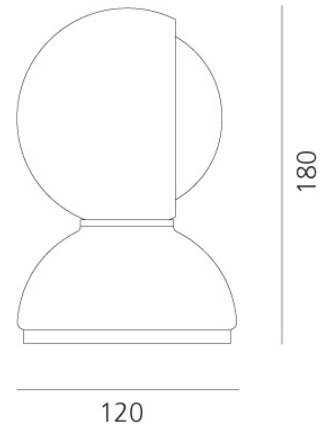

## Eclisse Table Lamp

by Vico Magistretti

An icon of Italian design since 1965, the Eclisse table lamp designed by Vico Magistretti balances avant-garde form with intelligent function. Its revolutionary rotating inner shade, inspired by miner's lamps, "eclipses" the light source to adjust between direct and diffused illumination. Available as a table or wall lamp in painted metal (white/red/orange/yellow) or eco-conscious PVD finishes (black/brass/copper/mirror). The sustainable PVD process uses metal vacuum deposition, eliminating toxic emissions while creating durable finishes. Awarded the Compasso d'Oro (1967) and featured in MoMA's permanent collection, Eclisse remains a benchmark of thoughtful design. Made in Italy by Artemide.

### Product Dimensions

<b>Materials</b>	Steel, technopolymer	<b>Source</b>	1 x E14 LED (Max 5W)	<b>Emission</b>	Diffused or direct via rotating inner shade
<b>IP Rating</b>	IP20				