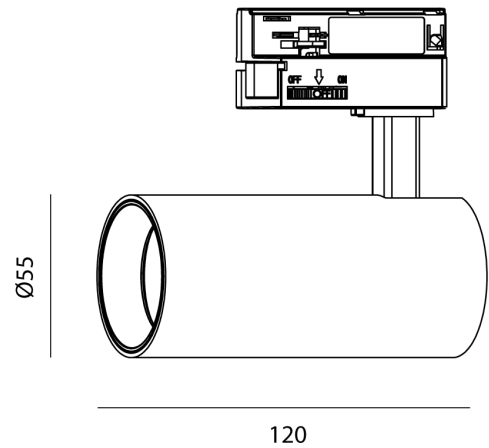

## Rogue Track Light

by ARCO

The Arco Rogue Track Light is a versatile solution designed for both commercial and residential spaces. Offered in single or 3-circuit track options, it comes in four sizes and four beam angles, ensuring adaptability to various applications. Available standard in textured black or white finishes with matching matte trims (customisations available on request). The Rogue Track Light is a key feature of the Arco collection, showcasing premium architectural lighting curated by Studio Italia.

<b>Designer</b>	ARCO
<b>Supplier</b>	Studio Italia
<b>Country</b>	China
<b>SKU</b>	ARCO ROGUE/10w/24D/3C/BLACK
<b>Size</b>	10W
<b>Finish</b>	Black
<b>Version</b>	3-Circuit with 24D Lens

### Product Dimensions

<b>Materials</b>	Aluminium	<b>Source</b>	10W	<b>Colour Temp</b>	3000K
<b>Output</b>	850lm	<b>CRI</b>	90+	<b>Emission</b>	24 degree beam
<b>IP Rating</b>	IP20	<b>Dimming</b>	PHASE CUT	<b>Notes</b>	Track Type: 3-Circuit, Driver: Built In