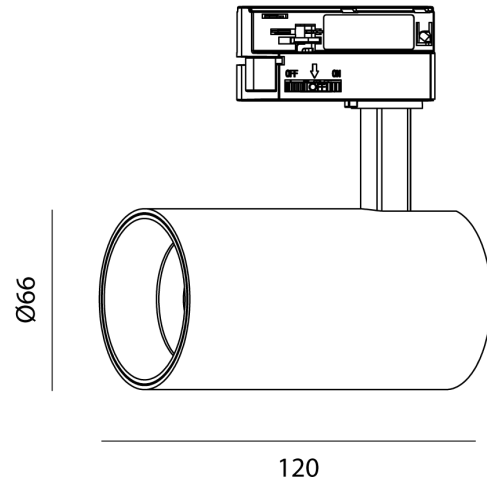

ARCO ROGUE/15w/36D/1C/WHITE

Rogue Track Light

by Arcolight

The Arcolight Rogue Track Light is a versatile solution designed for both commercial and residential spaces. Offered in single or 3-circuit track options, it comes in four sizes and four beam angles, ensuring adaptability to various applications. Available standard in textured black or white finishes with matching matte trims (customisations available on request). The Rogue Track Light is a key feature of the Arcolight collection, showcasing premium architectural lighting curated by Studio Italia.

Designer	Arcolight
Supplier	Arcolight
Country	China
SKU	ARCO ROGUE/15w/36D/1C/WHITE
Size	15W
Finish	White
Version	Single Circuit with 36D Lens

Product Dimensions

Materials	Aluminium	Source	15W	Colour Temp	3000K
Output	1425lm	CRI	90+	Emission	36 degree beam
IP Rating	IP20	Dimming	PHASE CUT	Notes	Track Type: Single Circuit, Driver: Built In