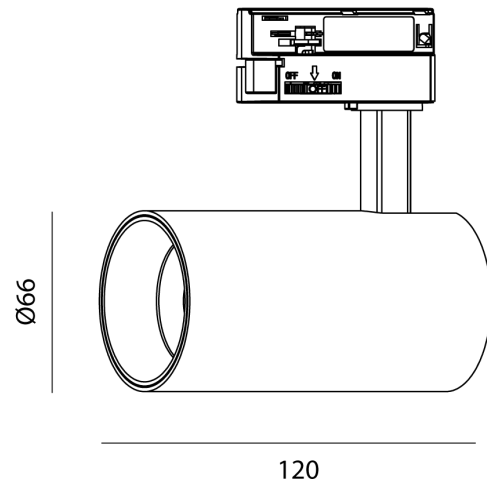

ARCO ROGUE/15w/36D/1C/WHITE

Rogue Track Light

by Arcolight

The Arcolight Rogue Track Light is a versatile solution designed for both commercial and residential spaces. Offered in single or 3-circuit track options, it comes in four sizes and four beam angles, ensuring adaptability to various applications. Available standard in textured black or white finishes with matching matte trims (customisations available on request). The Rogue Track Light is a key feature of the Arcolight collection, showcasing premium architectural lighting curated by Studio Italia.

Designer	Arcolight
Supplier	Studio Italia
Country	China
SKU	ARCO ROGUE/15w/36D/1C/WHITE
Size	15W
Finish	White
Version	Single Circuit with 36D Lens

Product Dimensions

Materials	Aluminium	Source	15W	Colour Temp	3000K
Output	1425lm	CRI	90+	Emission	36 degree beam
IP Rating	IP20	Dimming	PHASE CUT	Notes	Track Type: Single Circuit, Driver: Built In