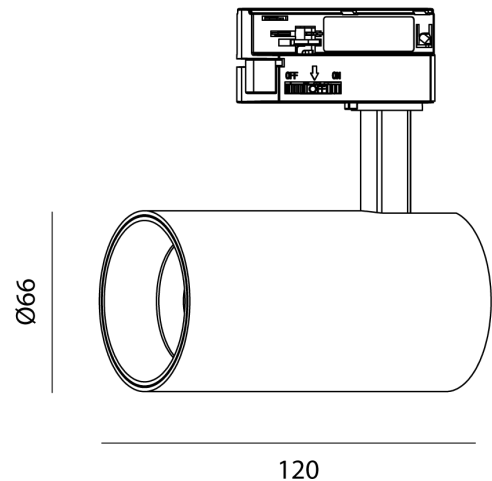

ARCO ROGUE/15w/36D/1C/WHITE

Rogue Track Light

by ARCO

The Arco Rogue Track Light is a versatile solution designed for both commercial and residential spaces. Offered in single or 3-circuit track options, it comes in four sizes and four beam angles, ensuring adaptability to various applications. Available standard in textured black or white finishes with matching matte trims (customisations available on request). The Rogue Track Light is a key feature of the Arco collection, showcasing premium architectural lighting curated by Studio Italia.

Designer	ARCO
Supplier	Studio Italia
Country	China
SKU	ARCO ROGUE/15w/36D/1C/WHITE
Size	15W
Finish	White
Version	Single Circuit with 36D Lens

Product Dimensions

Materials	Aluminium	Source	15W	Colour Temp	3000K
Output	1425lm	CRI	90+	Emission	36 degree beam
IP Rating	IP20	Dimming	PHASE CUT	Notes	Track Type: Single Circuit, Driver: Built In