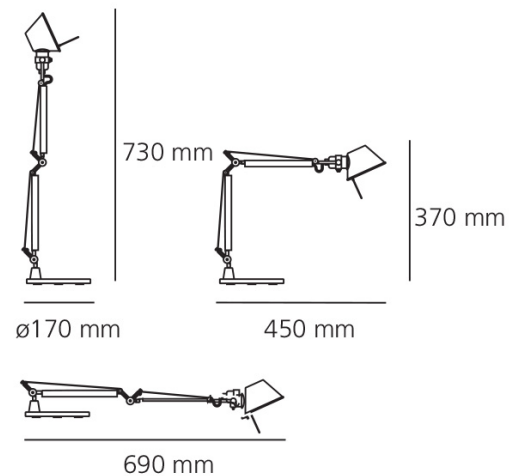

## Tolomeo Micro Table Lamp

by Michele de Lucchi

The Tolomeo Micro Table Lamp, designed by Michele De Lucchi and Giancarlo Fassina for Artemide, was originally launched in 1987. This iconic table lamp combines sleek, minimalist lines with exceptional functionality. Crafted from lightweight and robust aluminum, the Tolomeo Micro features an adjustable arm and head, allowing for precise light direction. It has received numerous international awards, including the prestigious Compasso d'Oro in 1989. Available in a variety of finish options, it adds a touch of elegance and modernity to any space.

### Product Dimensions

<b>Weight</b>	2.7kg	<b>Materials</b>	Aluminium	<b>Source</b>	1 x E14 (6W Max)
<b>IP Rating</b>	IP20	<b>Dimming</b>	Non-Dimmable		