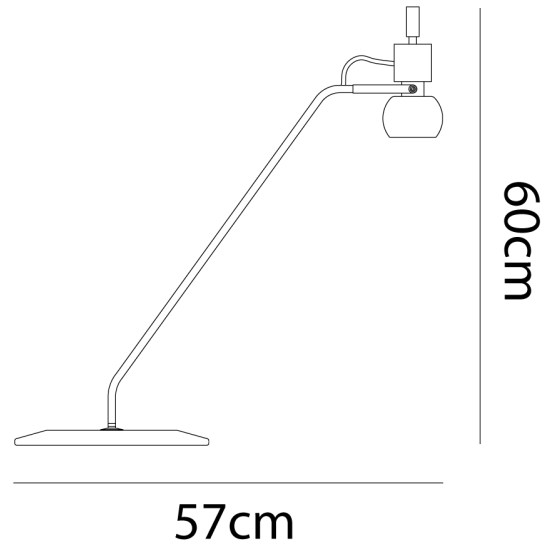

VI LT/VEGA/YELLOW/GREEN/BLUE GLASS

Vega Table Lamp

by Michele de Lucchi

Designed by Michele De Lucchi for Vistosi in 1982, the Vega table lamp bares many of the hallmarks of his Memphis period where De Lucchi rose to prominence. Vega is composed of atypical shapes which create it's unique form. Vega is offered in a standard white finish for versatile application, or in a bright multi-coloured finish characteristic of pure Memphis. This version of the Vega was revised in 2007 with De Lucchi himself with Alberto Nason to make the most of contemporary production methods.

Designer	Michele de Lucchi
Supplier	Vistosi
Country	Italy
SKU	VI LT/VEGA/YELLOW/GREEN/BLUE GLASS
Finish	Blue diffuser with yellow + green top

Product Dimensions

Weight	4.5kg	Source	1 x G9 60W	IP Rating	IP20
---------------	-------	---------------	------------	------------------	------