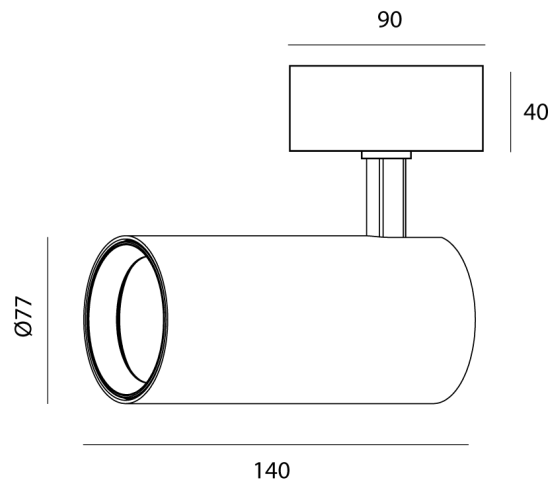

ARCO ROGUE/20w/15D/SM/BLACK/MATT WHITE

Rogue Spot Light

by Arcolight

The Arcolight Rogue Spot Light is a versatile solution designed for both commercial and residential spaces. Surface mounted and offered in four sizes and four beam angles ensuring adaptability to various applications. Available in textured black or white finish with matte black or matte white trim. The Rogue Spot Light is a key feature of the Arcolight collection, showcasing premium architectural lighting curated by Studio Italia.

Designer	Arcolight
Supplier	Studio Italia
Country	China
SKU	ARCO ROGUE/20w/15D/SM/BLACK/MATT WHITE
Size	20W
Finish	Black/White Trim
Version	15 Degree Lens

Product Dimensions

Materials	Aluminium	Source	20W	Colour Temp	3000K
Output	1900lm	CRI	90+	Emission	15 degree beam
IP Rating	IP20	Dimming	PHASE CUT	Notes	Driver: Built In