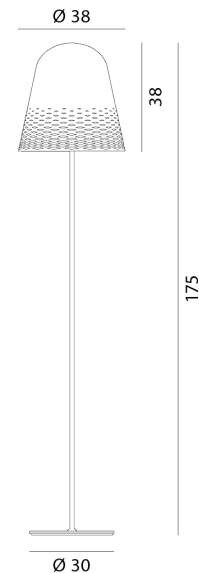

RO PT/CAPRI/F1/WH

Capri Floor Lamp

by Dante Donegani and Giovanni Lauda

The design of the Capri Floor Lamp is a synthesis between modern design and imagination, utilising the organic shape and texture created through the 3D laser cuts, which help diffuse the direct light emitted. Available in gloss black, gloss white, or satin bronze finish.

Designer	Dante Donegani and Giovanni Lauda
Supplier	Rotaliana
Country	Italy
SKU	RO PT/CAPRI/F1/WH
Finish	White Gloss

Product Dimensions

Materials	Aluminium	Source	2 x E27 70W (Max)
------------------	-----------	---------------	-------------------