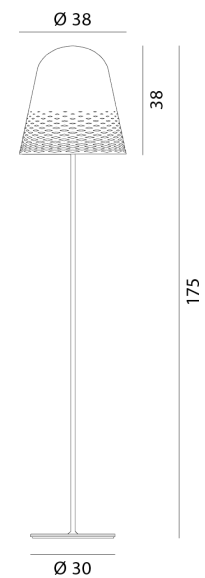

RO PT/CAPRI/F1/WH

## Capri Floor Lamp

by Dante Donegani and Giovanni Lauda

The design of the Capri Floor Lamp is a synthesis between modern design and imagination, utilising the organic shape and texture created through the 3D laser cuts, which help diffuse the direct light emitted. Available in gloss black, gloss white, or satin bronze finish.

### Product Dimensions

**Materials** Aluminium**Source** 2 x E27 70W (Max)