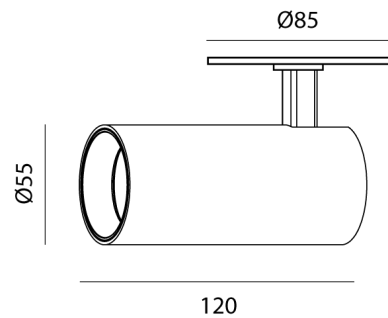

## Rogue Recessed Spot Light

by Arcolight

The Arcolight Rogue Recessed Spot Light is a versatile solution designed for both commercial and residential spaces. Offered in four sizes and four beam angles ensuring adaptability to various applications. Available in textured black or white finish with matte black or matte white trim. This recessed version includes 3 pin flex and plug. The Rogue Spot Light is a key feature of the Arcolight collection, showcasing premium architectural lighting curated by Studio Italia.

<b>Designer</b>	Arcolight
<b>Supplier</b>	Arcolight
<b>Country</b>	China
<b>SKU</b>	ARCO ROGUE/10w/50D/REC/BLACK
<b>Size</b>	10W
<b>Finish</b>	Black
<b>Version</b>	50 Degree Lens

### Product Dimensions

Cut Out: Ø60-75mm

<b>Materials</b>	Aluminium	<b>Source</b>	10W	<b>Colour Temp</b>	3000K
<b>Output</b>	850lm	<b>CRI</b>	90+	<b>Emission</b>	50 degree beam
<b>IP Rating</b>	IP20	<b>Dimming</b>	PHASE CUT	<b>Notes</b>	Cut Out: 1/2 Ø60-75mm, Driver: Built In, 3 pin flex and plug included