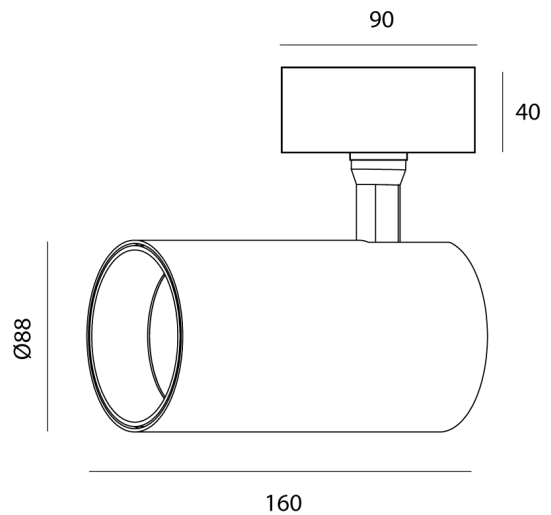

ARCO ROGUE/30w/15D/REC/BLACK/MATT WHITE

Rogue Recessed Spot Light

by Arcolight

The Arcolight Rogue Recessed Spot Light is a versatile solution designed for both commercial and residential spaces. Offered in four sizes and four beam angles ensuring adaptability to various applications. Available in textured black or white finish with matte black or matte white trim. This recessed version includes 3 pin flex and plug. The Rogue Spot Light is a key feature of the Arcolight collection, showcasing premium architectural lighting curated by Studio Italia.

Designer	Arcolight
Supplier	Studio Italia
Country	China
SKU	ARCO ROGUE/30w/15D/REC/BLACK/MATT WHITE
Size	30W
Finish	Black/White Trim
Version	15 Degree Lens

Product Dimensions

Materials	Aluminium	Source	30W	Colour Temp	3000K
Output	2850lm	CRI	90+	Emission	15 degree beam
IP Rating	IP20	Dimming	PHASE CUT	Notes	Cut Out: 60-75mm, Driver: Built In, 3 pin flex and plug included