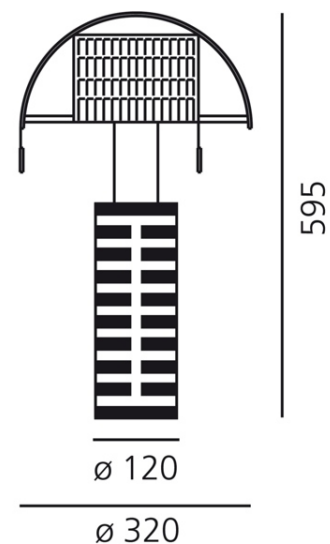

ART SHOGUN - 001

Shogun Table Lamp

by Mario Botta

A 1980s design icon for Artemide and now part of The Met's permanent collection, Shogun redefines functional elegance. Its perforated steel diffusers - adjustable to create dynamic light patterns - are mounted on a sleek painted metal stem. This masterful interplay of shadow and illumination makes each configuration uniquely atmospheric. Made in Italy by Artemide.

Designer Mario Botta

Supplier Artemide

Country Italy

SKU ART SHOGUN - 001

Finish Black

Product Dimensions

Materials Aluminium, steel

Emission Diffused