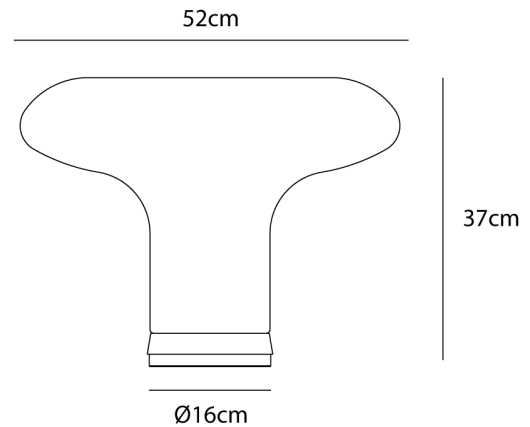

## Lesbo Table Lamp

by Angelo Mangiarotti

An icon of 1970s Italian design, the Lesbo lamp is celebrated for its hand-blown mushroom-shaped diffuser. The frosted white glass gently conceals the light source while directing illumination upward, creating a soft, atmospheric glow that highlights the glass's organic beauty. A masterful interplay of form and light, this timeless piece remains a symbol of artisanal craftsmanship and mid-century elegance. Originally designed in 1967 by Angelo Mangiarotti. Made in Italy by Artemide.

### Product Dimensions

<b>Weight</b>	7.2kg	<b>Materials</b>	Blown glass diffuser, aluminium base	<b>Source</b>	E27 (21W Max)
<b>Emission</b>	Diffused	<b>IP Rating</b>	IP20	<b>Dimming</b>	Microswitch dimmer