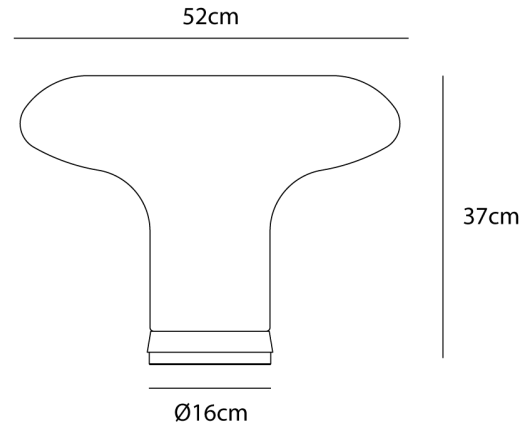

ART LT/LESBO

Lesbo Table Lamp

by Angelo Mangiarotti

An icon of 1970s Italian design, the Lesbo lamp is celebrated for its hand-blown mushroom-shaped diffuser. The frosted white glass gently conceals the light source while directing illumination upward, creating a soft, atmospheric glow that highlights the glass's organic beauty. A masterful interplay of form and light, this timeless piece remains a symbol of artisanal craftsmanship and mid-century elegance. Originally designed in 1967 by Angelo Mangiarotti. Made in Italy by Artemide.

Designer	Angelo Mangiarotti
Supplier	Artemide
Country	Italy
SKU	ART LT/LESBO
Finish	White

Product Dimensions

Weight	7.2kg	Materials	Blown glass diffuser, aluminium base	Source	E27 (21W Max)
Emission	Diffused	IP Rating	IP20	Dimming	Microswitch dimmer