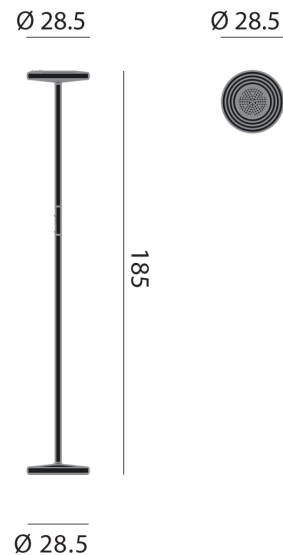

## Sol Rossomosto Floor Lamp

by Paolo Rizzatto

Paolo Rizzatto's SOL floor lamp adorns a new color conveying passion, land, and tradition. The colour ROSSOMOSTO, a dark and deep burgundy, is inspired by the Rotaliana Plain, the beating heart of wine production in Trentino, Italy and where manufacturer Rotaliana resides. Teroldego Rotaliano wine possesses vibrant and intense hues like those of must, which reveals its characteristics during fermentation. ROSSOMOSTO perfectly captures this magical phase of transformation. Functionally, Sol utilises 96 LEDs directed downward and 128 LEDs directed upward, where light intensity can be independently adjusted for each direction. Special raster optics minimize glare while adorning the horizontal surfaces with a pattern of concentric squares. Concentric circle engravings aid in heat dissipation. Rossomosto is limited edition. Made in Italy.

### Product Dimensions

<b>Source</b>	62W LED (Total)	<b>Colour Temp</b>	2700K	<b>Output</b>	6820lm UP + 1980lm DOWN
<b>CRI</b>	90	<b>Dimming</b>	Dimmer on stem		