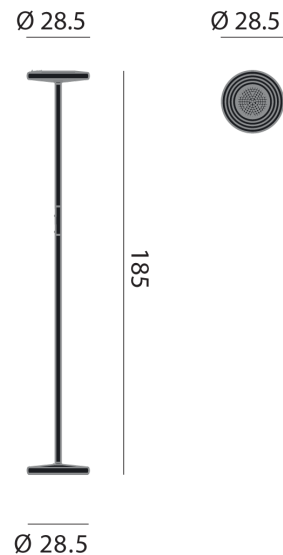

## Sol Rossomosto Floor Lamp

by Paolo Rizzato

Paolo Rizzato's SOL floor lamp adorns a new color conveying passion, land, and tradition. The colour ROSSOMOSTO, a dark and deep burgundy, is inspired by the Rotaliana Plain, the beating heart of wine production in Trentino, Italy and where manufacturer Rotaliana resides. Teroldego Rotaliano wine possesses vibrant and intense hues like those of must, which reveals its characteristics during fermentation. ROSSOMOSTO perfectly captures this magical phase of transformation. Functionally, Sol utilises 96 LEDs directed downward and 128 LEDs directed upward, where light intensity can be independently adjusted for each direction. Special raster optics minimize glare while adorning the horizontal surfaces with a pattern of concentric squares. Concentric circle engravings aid in heat dissipation. Rossomosto is limited edition. Made in Italy.

### Product Dimensions

<b>Source</b>	62W LED (Total)	<b>Colour Temp</b>	2700K	<b>Output</b>	6820lm UP + 1980lm DOWN
<b>CRI</b>	90	<b>Dimming</b>	Dimmer on stem		