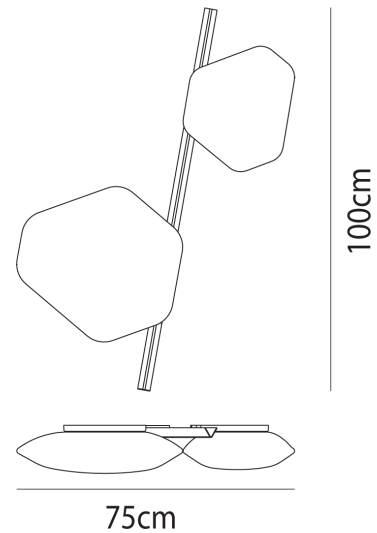

VI PL/MODULOR/1/3000K/BRASS/WHITE

Modulor Frame Ceiling Wall Light

by Pio and Tito Toso

The Modulor collection, designed by architects Pio and Tito Toso, offers a modular lighting solution made from blown glass that is perfect for both large and small spaces. Its unique hexagonal shape can be mounted individually or combined with other elements to create custom compositions, either on walls or suspended. The thin glass, crafted by Vetreria Vistosi's master glassblowers, gives Modulor a modern yet versatile aesthetic suitable for classic environments. With integrated LED technology, the lamps provide uniform, diffuse, and glare-free lighting.

Designer	Pio and Tito Toso
Supplier	Vistosi
Country	Italy
SKU	VI PL/MODULOR/1/3000K/BRASS/WHITE
Size	1
Finish	White/Brass

Product Dimensions

Materials	Blown Glass	Source	1 x 12W + 1 x 19W LED	Colour Temp	3000K
Output	4550lm	IP Rating	IP20	Dimming	PHASE CUT