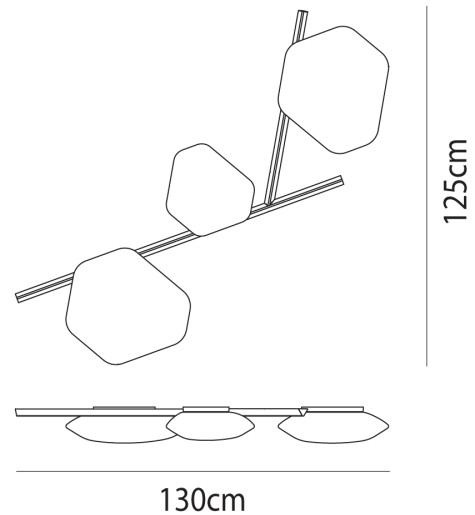

VI PL/MODULOR/3/3000K/BLACK/WHITE

Modulor Frame Ceiling Wall Light

by Pio and Tito Toso

The Modulor collection, designed by architects Pio and Tito Toso, offers a modular lighting solution made from blown glass that is perfect for both large and small spaces. Its unique hexagonal shape can be mounted individually or combined with other elements to create custom compositions, either on walls or suspended. The thin glass, crafted by Vetreria Vistosi's master glassblowers, gives Modulor a modern yet versatile aesthetic suitable for classic environments. With integrated LED technology, the lamps provide uniform, diffuse, and glare-free lighting.

Designer	Pio and Tito Toso
Supplier	Vistosi
Country	Italy
SKU	VI PL/MODULOR/3/3000K/BLACK/WHITE
Size	3
Finish	White/Black

Product Dimensions

Materials	Blown Glass	Source	1 x 12W + 2 x 19W LED	Colour Temp	3000K
Output	7400lm	IP Rating	IP20	Dimming	PHASE CUT