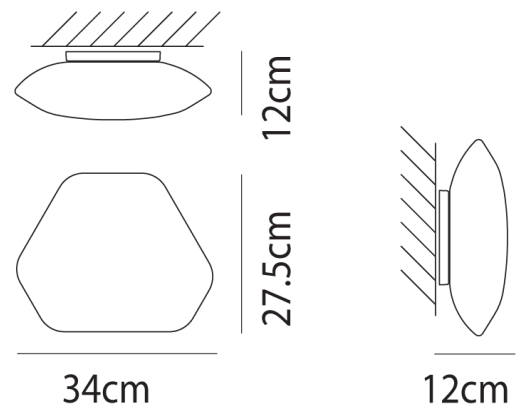

Materials	Blown Glass	Source	12W LED	Colour Temp	3000K
Output	1700lm	IP Rating	IP20	Dimming	PHASE CUT