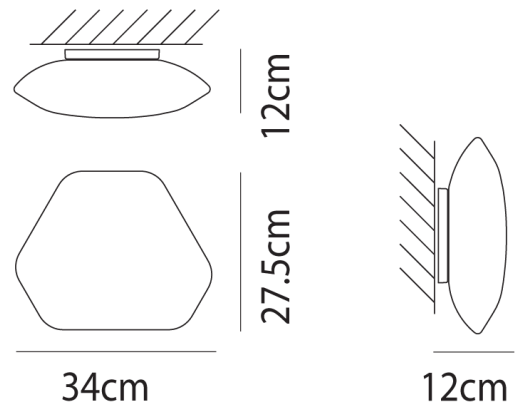

VI PL/MODULOR/M/3000K/WHITE

Modulor Ceiling Wall Light

by Pio and Tito Toso

The Modulor collection, designed by architects Pio and Tito Toso, offers a modular lighting solution made from blown glass that is perfect for both large and small spaces. Its unique hexagonal shape can be mounted individually or combined with other elements to create custom compositions, either on walls or suspended. The thin glass, crafted by Vetreria Vistosi's master glassblowers, gives Modulor a modern yet versatile aesthetic suitable for classic environments. With integrated LED technology, the lamps provide uniform, diffuse, and glare-free lighting.

Designer	Pio and Tito Toso
Supplier	Vistosi
Country	Italy
SKU	VI PL/MODULOR/M/3000K/WHITE
Size	Medium
Version	LED

Product Dimensions

Materials	Blown Glass	Source	12W LED	Colour Temp	3000K
Output	1700lm	IP Rating	IP20	Dimming	PHASE CUT