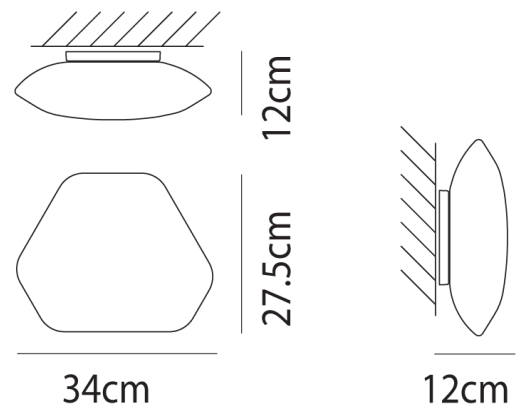

VI PL/MODULOR/M/3000K/WHITE

Modulor Ceiling Wall Light

by Pio and Tito Toso

The Modulor collection, designed by architects Pio and Tito Toso, offers a modular lighting solution made from blown glass that is perfect for both large and small spaces. Its unique hexagonal shape can be mounted individually or combined with other elements to create custom compositions, either on walls or suspended. The thin glass, crafted by Vetreria Vistosi's master glassblowers, gives Modulor a modern yet versatile aesthetic suitable for classic environments. With integrated LED technology, the lamps provide uniform, diffuse, and glare-free lighting.

Designer	Pio and Tito Toso
Supplier	Vistosi
Country	Italy
SKU	VI PL/MODULOR/M/3000K/WHITE
Size	Medium
Version	LED

Product Dimensions

Materials	Blown Glass	Source	12W LED	Colour Temp	3000K
Output	1700lm	IP Rating	IP20	Dimming	PHASE CUT